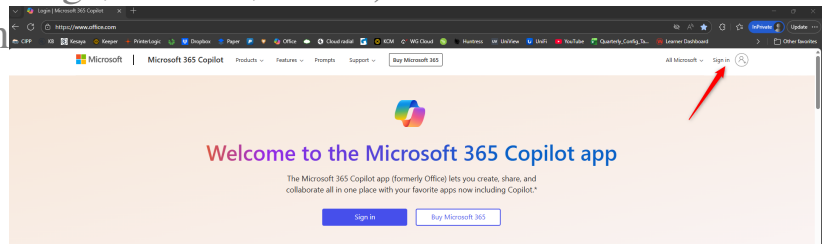

Password Reset for Azure joined machine

Password reset for Azure joined machines

- Open web browser (Chrome, Edge, Firefox, Safari).
- Go to Office.com and sign in